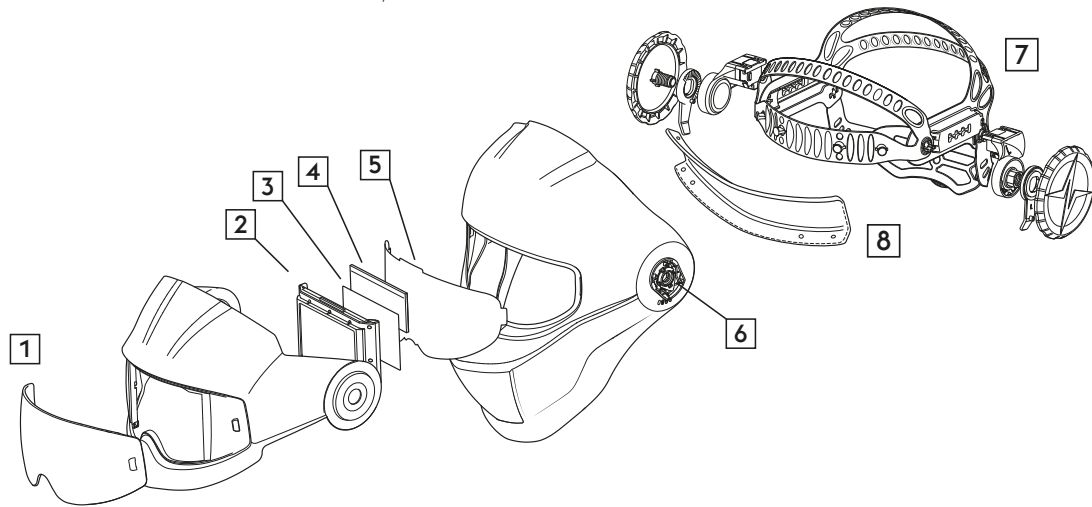

Evolution Vision^{65F}

Product Features

- » Flip-up welding helmet in glossy blue finish
- » High-impact and heat-resistant nylon shell
- » ADF (Auto-Darkening-Welding Filter):
 - » Open state: 3
 - » Manual shade adjustment: 4-8/9-14
 - » 65 x 96 mm viewing area
 - » UHD display - CE classification 1/1/1/1
 - » Digital display and easy ADF setting
- » New multi-adjustable headgear
- » Clear grinding lens with a wide viewing area

Evolution Vision^{65FM}

Product Features

- » Flip-up welding helmet in matt blue finish
- » High-impact and heat-resistant nylon shell
- » ADF (Auto-Darkening-Welding Filter):
 - » Open state: 3
 - » Manual shade adjustment: 4-8/9-14
 - » Auto-shade-mode (+/- 2 shade level adjustment)
 - » 65 x 96 mm viewing area
 - » UHD display - CE classification 1/1/1/1
 - » Digital display and easy ADF setting
- » New multi-adjustable headgear
- » Clear grinding lens with a wide viewing area

EVOLUTION VISION ABDUNKELUNGSKASSETTE

Open state + Shade range	3 / 4-8 / 9-14
Auto-shade (Evolution Vision ^{65FM} only)	Yes (+/- 2 individual adjustment)
Display - Opt. Class	Ultra-high-definition display - 1/1/1/1
Color	True color technology
Viewing area (Display)	96 x 65 mm
Viewing area (grinding visor)	180 x 90 mm
Working temp. range	-5 °C to +55 °C
Battery type	CR2450
ADF on/off	ON – button press OFF – auto off after 30 min or button press
Certification	CE; UKCA; ANSI / ISEA Z87.1-2020; CSA Z94.3:20; AS/NZS 1338.1:2021