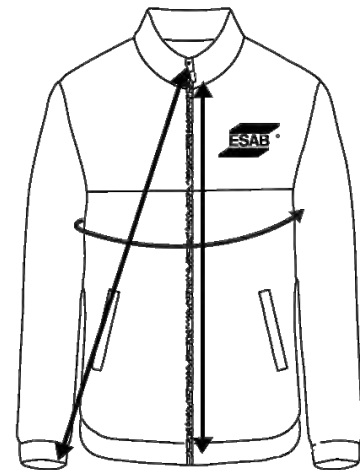

### Intended Use:

Class 2- recommended for manual welding techniques with heavy formation of spatters and drops e.g MMA welding (with basic or cellulose-covered electrode), MAG welding (CO2 or mixed gases), MIG welding (with high current), self-shielded flux cored arc welding, plasma cutting, gouging, oxygen cutting, thermal spraying for operation of machines e.g. in confined spaces, at overhead welding / cutting or in constrained positions. This clothing is intended to protect against flames, molten metal, spatter, radiant heat and short term, accidental electrical contact.

## Sizing

Size	Chest circumference (cm)	Sleeve Length (cm)	Torso Length (cm)
S	102	79	76
M	112	81	76
L	122	84	76
XL	132	86	76
2XL	142	89	76
3XL	152	94	76
4XL	163	97	76

ESAB / esab.com