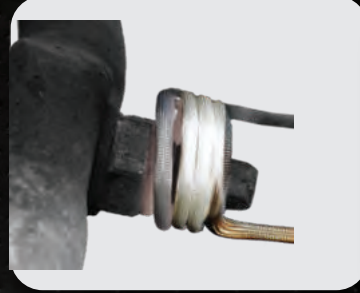

MINI-DUCTOR[®] VENOM[™] Quick Start Guide

YES

READ MANUAL

TWIST TO
LOCK COIL

02:00

MAX TIME ON

NO

DO NOT USE
UNLESS LOCKED

02:01

YES

GOOD

NORMAL

NO

BAD

TOO TIGHT

OVERHEATED