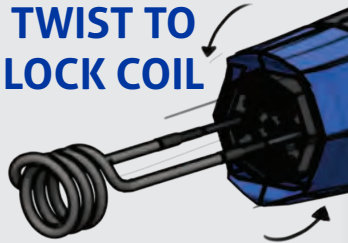

MINI-DUCTOR[®] VENOM[™] Quick Start Guide

YES

READ MANUAL

TWIST TO
LOCK COIL

02:00

MAX TIME ON

NO

DO NOT USE
UNLESS LOCKED

02:01

YES

GOOD

NORMAL

NO

BAD

TOO TIGHT

OVERHEATED