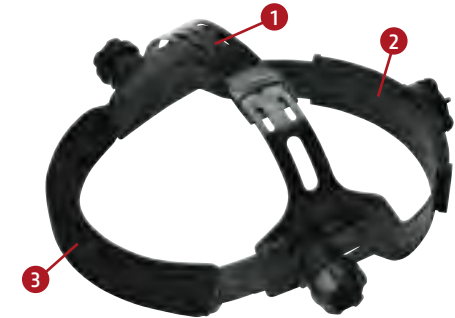

### WHAT'S INCLUDED:

Two outside and two inside protection plates plus a sweat band.

### AUTO-DARKENING LENS SPECS:

Comfort

Arc sensors

Optical class

Lens switching speed

Variable shades

Grind mode / Shade control

Viewing area

### FLEXONE:

- 1 Setting on the top
- 2 Removable sweatband
- 3 Rack setting