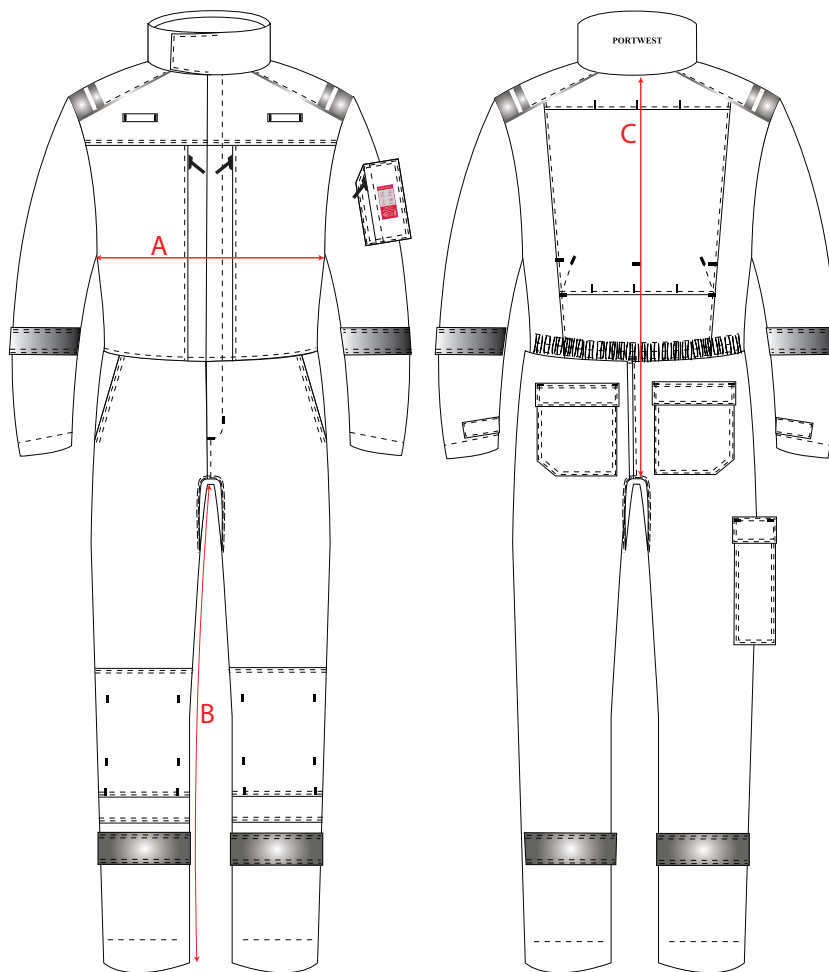

STYLE NO: **PR501** DESCRIPTION: Bizflame Plus Stretch Panelled Coverall

DESCRIPTION		S	M	L	XL	XXL	3XL	Tol
Chest	A	51	59	67	79	87	95	1
Inside Leg	B	79	79	79	79	79	79	1
Back Neck to Crotch	C	94	96	98	100	102	104	1