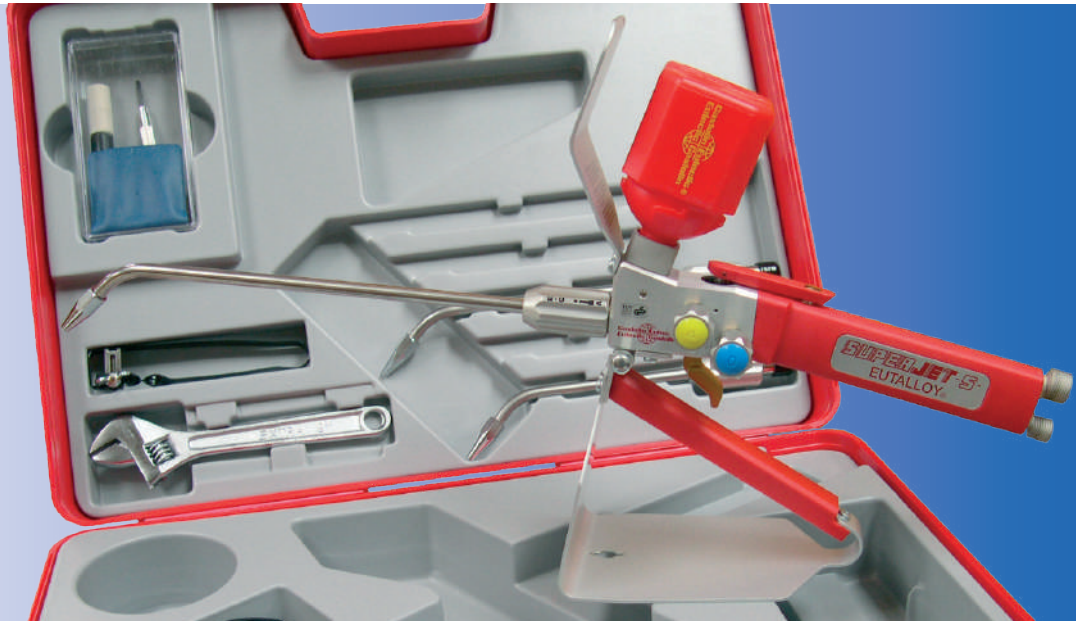

SuperJet - S

Eutectic reserve the right to alter Kit contents or specifications without prior notice.

Standard kit

1x	Torch body
1x	3x Stem assys C/W nozzles (A1S, B3S, C5S)
1x	Spark Lighter
1x	Protective Glasses
1x	8" Adjustable Spanner
1x	Accessory Kit
1x	*Operating Manual
1x	*Parts List